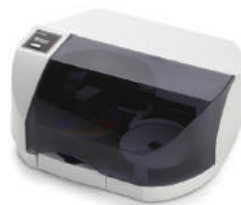

# Vertex® DISC Production Systems Comparison

**Vertex SE3**

**Vertex 15ei**

**Vertex 25ei**

**Vertex 25t**

**Vertex 22t-6**

	Vertex SE3	Vertex 15ei	Vertex 25ei	Vertex 25t	Vertex 22t-6
<b>Production Use:</b>	Light	Light/Medium	Medium	Medium/Heavy	Heavy
<b>Input Capacity:</b>	1 Bin: 20 DISCs	2 Bins: 50 DISCs ea.	2 Bins: 50 DISCs ea.	3 Bins: 50 DISCs ea.	3/4 Bins: 100 DISCs ea.
<b>Output Capacity:</b>	5 DISCs Open Bin/ 20 DISCs Closed Bin	1 Bin: 20 DISCs	10 DISCs Drawer/ 50 DISCs Bin	50 DISCs Internal Bin/ 50 DISCs External Bin	100 DISCs Internal Bin/ 100 DISCs External Bin
<b>Recorder(s):</b>	1 Recorder: Burns CD-R or DVD-R	1 Recorder: Burns CD-R & DVD-R	2 Recorders: Burns CD-R & DVD-R	2 Recorders: Burns CD-R & DVD-R	2 Recorders: Burns CD-R & DVD-R
<b>Printing Technology:</b>	High-Resolution Inkjet	High-Resolution Inkjet	High-Resolution Inkjet	High-Resolution Black or Color Thermal	High-Resolution Black or Color Thermal
<b>Media:</b>	Standard Inkjet CD-R or DVD-R	Standard Inkjet CD-R & DVD-R	Standard Inkjet CD-R & DVD-R	Thermal Transfer Certified CD-R & DVD-R	Thermal Transfer Certified CD-R & DVD-R
<b>Dimensions:</b>	11.4" x 3.7" x 12.3"	11.4" x 13.7" x 6.8"	11.4" x 13.7" x 12.3"	22.8" x 15.1" x 21.5"	14.2" x 13.7" x 6.8"
<b>Highlights:</b>	<b>Low-cost</b> , efficient, & reliable DICOM DISC publishing system with custom DISC labeling.	<b>Affordable</b> , high- capacity, & efficient at a compact size.	High-performance, high- capacity on a <b>moderate budget</b> with a pullout output bin.	High-volume system for DISC production. <b>Best price</b> for performance thermal printing.	Provides <b>maximum performance</b> , reliability, capacity, & thermal print speed.